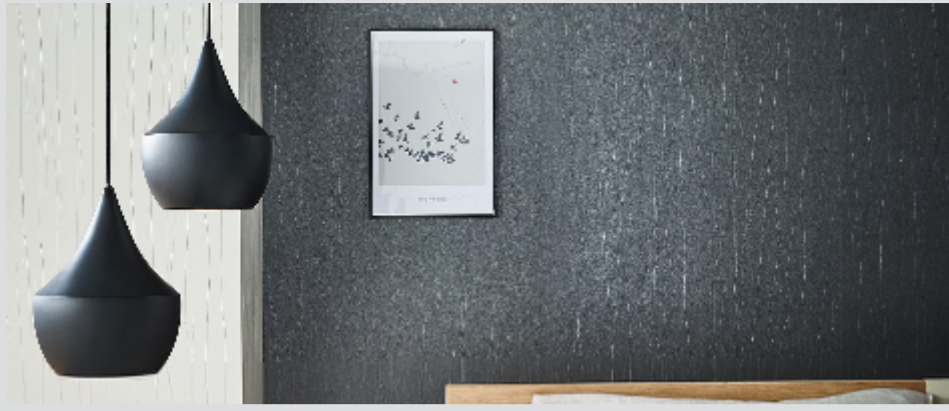

65880

65880

**CRUSH MOTION**

65880

Vinyl non-woven backed  
Size: 70 cm x 10.05 m  
per roll Repeat: 0 cm  
Made in Germany

Beautiful, hand-made items will continue to be sought-after in future! Inspired by unique pieces lovingly crafted in small factories, the wallcoverings in the Crush Motion collection are characterised by unique pleating and painted designs. The wallcoverings are first pleated artistically using stat ...