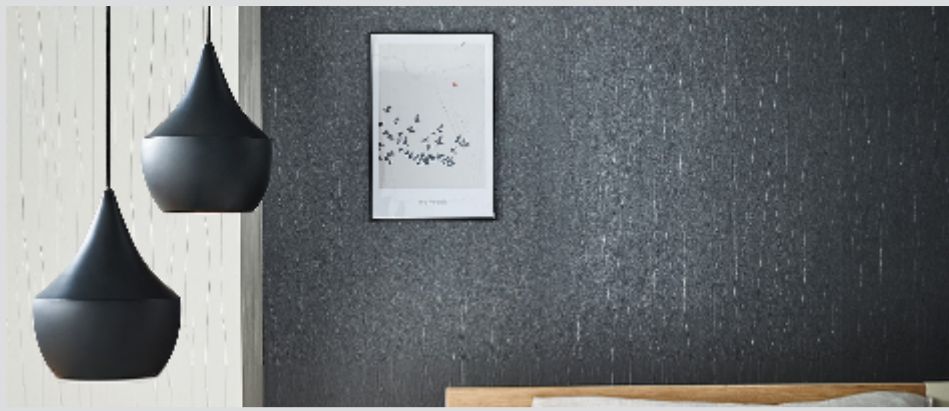

65880

CRUSH MOTION

65880

Vinyl non-woven backed
Size: 70 cm x 10.05 m
per roll Repeat: 0 cm
Made in Germany

Beautiful, hand-made items will continue to be sought-after in future! Inspired by unique pieces lovingly crafted in small factories, the wallcoverings in the Crush Motion collection are characterised by unique pleating and painted designs. The wallcoverings are first pleated artistically using stat ...